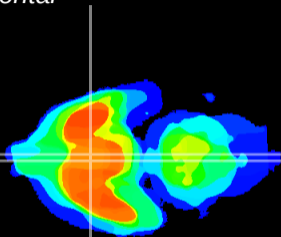

Coronal

Sagittal-R

Sagittal-L

ViBriSM: CX08076
Horizontal

SCN