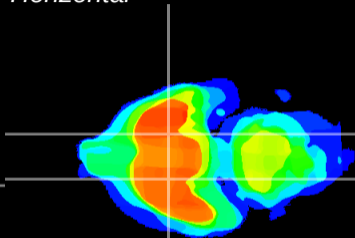

Coronal

Sagittal-R

Sagittal-L

ViBrisM: CX08076
Horizontal

S0