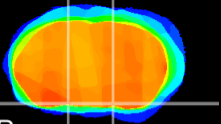

Coronal

Sagittal-R

Sagittal-L

ViBrisM: CX08076
Horizontal

S0