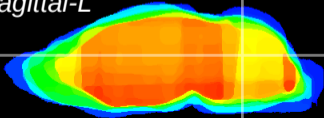

Coronal

Sagittal-R

Sagittal-L

ViBrism: CX08079  
Horizontal

Cb nucleus