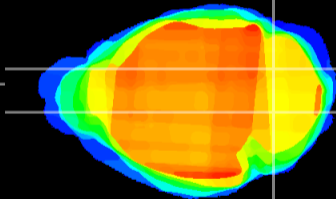

Coronal

Sagittal-R

Sagittal-L

ViBrism: CX08079  
Horizontal

Cb nucleus