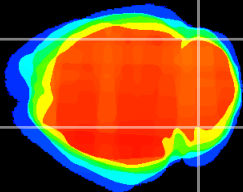

Coronal

Sagittal-R

Sagittal-L

ViBrism: CX08084
Horizontal

Cb lobe