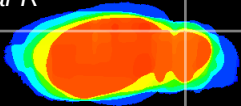

Coronal

Sagittal-R

Sagittal-L

ViBrism: CX08084
Horizontal

Cb lobe