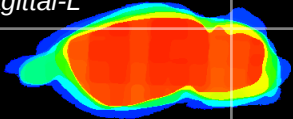

Coronal

Sagittal-R

Sagittal-L

ViBrism: CX08084
Horizontal

Cb lobe