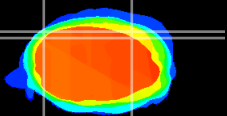

Coronal

Sagittal-R

Sagittal-L

ViBrism: CX08084
Horizontal

Cb lobe