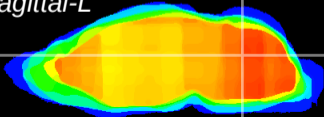

*Coronal*

*Sagittal-R*

*Sagittal-L*

ViBrism: CX08087  
*Horizontal*

Cb nucleus