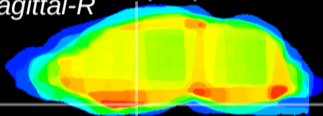

Coronal

Sagittal-R

Sagittal-L

ViBriSm: CX08090
Horizontal

S0