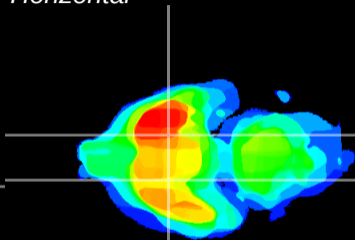

Coronal

Sagittal-R

Sagittal-L

ViBriSm: CX08090
Horizontal

S0