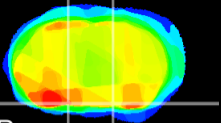

Coronal

Sagittal-R

Sagittal-L

ViBriSm: CX08090
Horizontal

S0