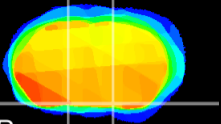

Coronal

Sagittal-R

Sagittal-L

ViBrism: CX08091
Horizontal

S0