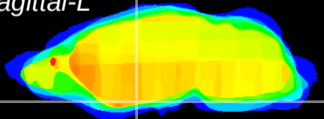

Coronal

Sagittal-R

Sagittal-L

ViBrism: CX08091
Horizontal

S0