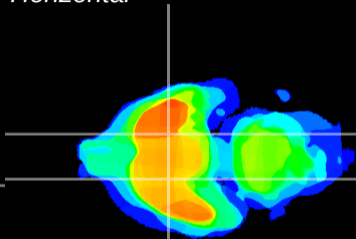

Coronal

Sagittal-R

Sagittal-L

ViBrism: CX08091
Horizontal

S0