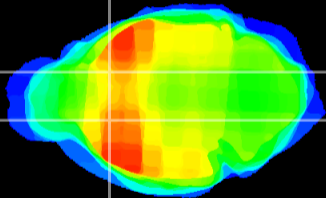

Coronal

Sagittal-R

Sagittal-L

ViBriSM: CX08092
Horizontal

CPU medial