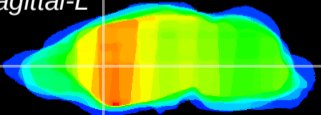

Coronal

Sagittal-R

Sagittal-L

ViBriSM: CX08092
Horizontal

CPU medial