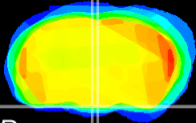

Coronal

Sagittal-R

Sagittal-L

ViBrism: CX08093
Horizontal

Arc