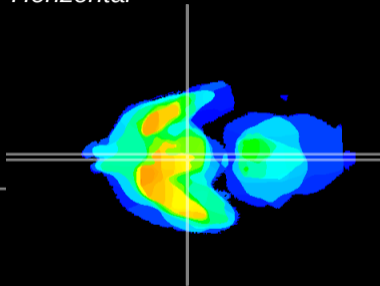

Coronal

Sagittal-R

Sagittal-L

ViBrism: CX08093
Horizontal

Arc