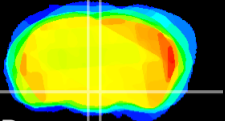

Coronal

Sagittal-R

Sagittal-L

ViBrism: CX08093
Horizontal

DM