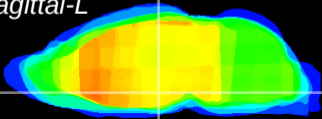

Coronal

Sagittal-R

Sagittal-L

ViBrism: CX08093
Horizontal

DM