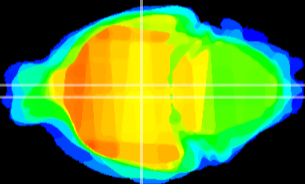

Coronal

Sagittal-R

Sagittal-L

ViBrism: CX08093
Horizontal

DM