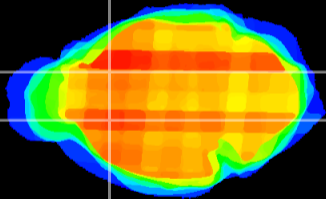

Coronal

Sagittal-R

Sagittal-L

ViBrism: CX08094
Horizontal

CPU medial