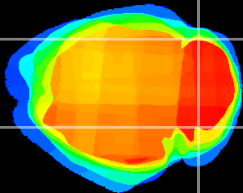

*Coronal*

*Sagittal-R*

*Sagittal-L*

ViBrism: CX08100  
*Horizontal*

Cb lobe