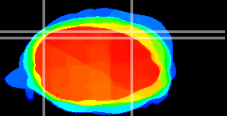

*Coronal*

*Sagittal-R*

*Sagittal-L*

ViBrism: CX08100  
*Horizontal*

Cb lobe