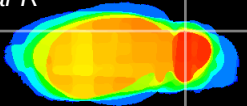

*Coronal*

*Sagittal-R*

*Sagittal-L*

ViBrism: CX08100  
*Horizontal*

Cb lobe