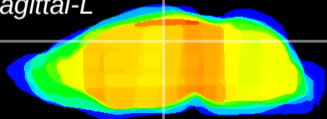

Coronal

Sagittal-R

Sagittal-L

ViBrism: CX08103
Horizontal

DG