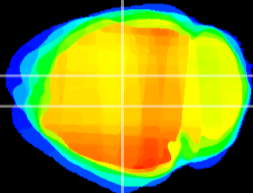

Coronal

Sagittal-R

Sagittal-L

ViBrism: CX08103
Horizontal

DG