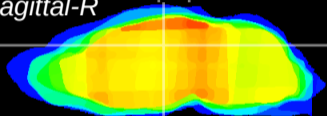

Coronal

Sagittal-R

Sagittal-L

ViBrism: CX08103
Horizontal

DG