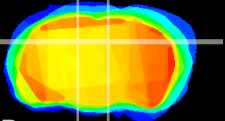

Coronal

Sagittal-R

Sagittal-L

ViBrism: CX08103
Horizontal

DG