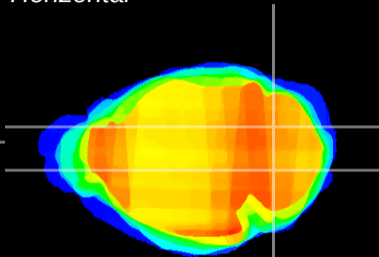

Coronal

Sagittal-R

Sagittal-L

ViBrism: CX08107
Horizontal

Cb nucleus