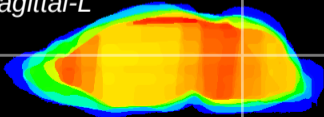

Coronal

Sagittal-R

Sagittal-L

ViBrism: CX08107
Horizontal

Cb nucleus