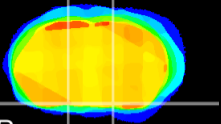

Coronal

Sagittal-R

Sagittal-L

ViBrism: CX08107
Horizontal

S0