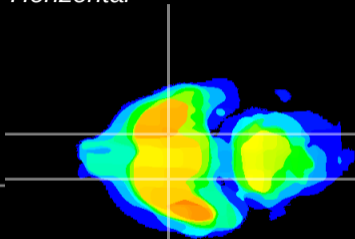

Coronal

Sagittal-R

Sagittal-L

ViBrism: CX08107
Horizontal

S0