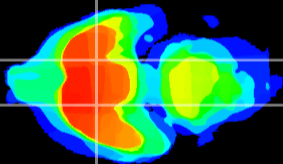

Coronal

Sagittal-R

Sagittal-L

ViBrisM: CX08108
Horizontal

S0