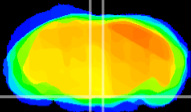

Coronal

Sagittal-R

Sagittal-L

ViBrism: CX08113
Horizontal

Pn