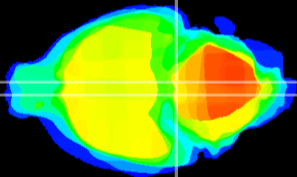

Coronal

Sagittal-R

Sagittal-L

ViBrism: CX08113
Horizontal

Pn