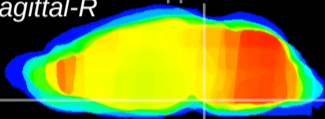

Coronal

Sagittal-R

Sagittal-L

ViBrism: CX08113
Horizontal

Pn