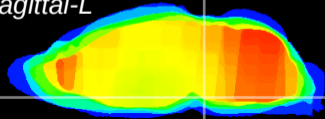

Coronal

Sagittal-R

Sagittal-L

ViBrism: CX08113
Horizontal

Pn