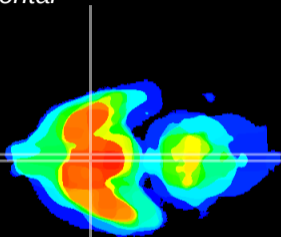

Coronal

Sagittal-R

Sagittal-L

ViBrisM: CX08114  
Horizontal

SCN