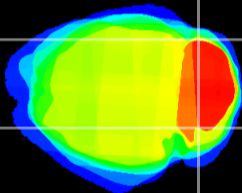

Coronal

Sagittal-R

Sagittal-L

ViBrism: CX08117
Horizontal

Cb lobe