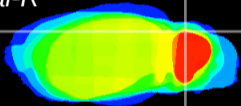

Coronal

Sagittal-R

Sagittal-L

ViBrism: CX08117
Horizontal

Cb lobe