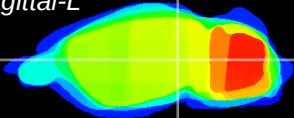

Coronal

Sagittal-R

Sagittal-L

ViBrism: CX08117
Horizontal

MG