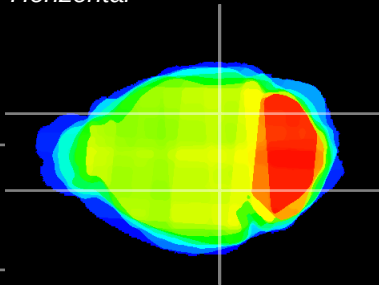

Coronal

Sagittal-R

Sagittal-L

ViBrism: CX08117
Horizontal

MG