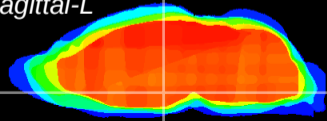

Coronal

Sagittal-R

Sagittal-L

ViBrism: CX08119
Horizontal

DM