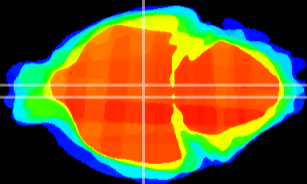

Coronal

Sagittal-R

Sagittal-L

ViBrism: CX08119
Horizontal

DM