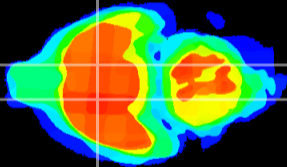

Coronal

Sagittal-R

Sagittal-L

ViBrism: CX08119
Horizontal

LH