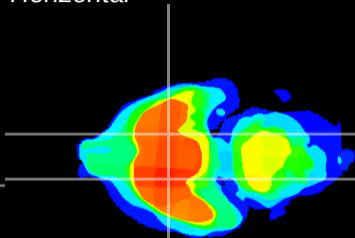

Coronal

Sagittal-R

Sagittal-L

ViBrism: CX08119
Horizontal

S0