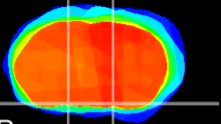

Coronal

Sagittal-R

Sagittal-L

ViBrism: CX08119
Horizontal

S0