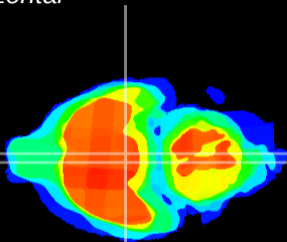

Coronal

Sagittal-R

Sagittal-L

ViBrism: CX08119
Horizontal

VMH