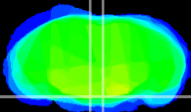

Coronal

Sagittal-R

Sagittal-L

ViBrism: CX08121
Horizontal

Pn