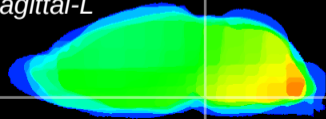

Coronal

Sagittal-R

Sagittal-L

ViBrism: CX08121
Horizontal

Pn