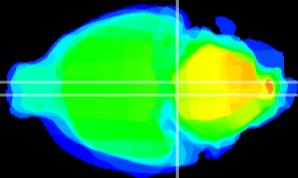

Coronal

Sagittal-R

Sagittal-L

ViBrism: CX08121
Horizontal

Pn