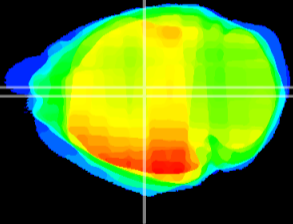

Coronal

Sagittal-R

Sagittal-L

ViBrism: CX08124
Horizontal

Hb