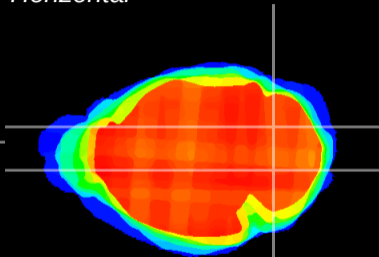

Coronal

Sagittal-R

Sagittal-L

ViBrism: CX08125  
Horizontal

Cb nucleus