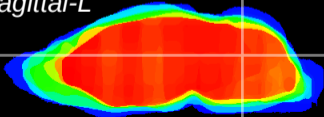

Coronal

Sagittal-R

Sagittal-L

ViBrism: CX08125  
Horizontal

Cb nucleus