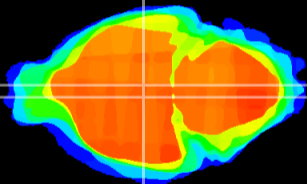

Coronal

Sagittal-R

Sagittal-L

ViBrism: CX08126
Horizontal

DM