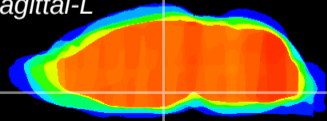

Coronal

Sagittal-R

Sagittal-L

ViBrism: CX08126
Horizontal

DM