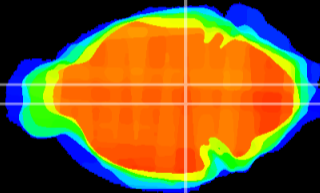

Coronal

Sagittal-R

Sagittal-L

ViBrism: CX08126  
Horizontal

VTA