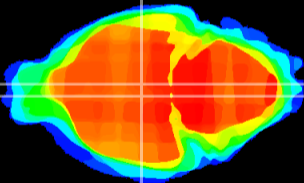

Coronal

Sagittal-R

Sagittal-L

ViBrism: CX08127
Horizontal

DM