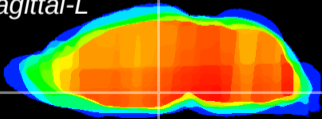

Coronal

Sagittal-R

Sagittal-L

ViBrism: CX08127
Horizontal

DM