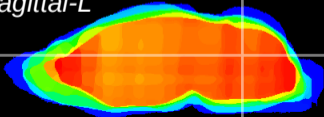

Coronal

Sagittal-R

Sagittal-L

ViBrism: CX08128
Horizontal

Cb nucleus