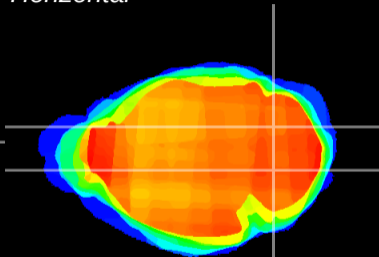

Coronal

Sagittal-R

Sagittal-L

ViBrism: CX08128
Horizontal

Cb nucleus