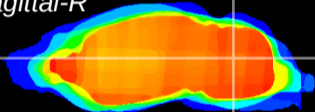

Coronal

Sagittal-R

Sagittal-L

ViBrism: CX08128
Horizontal

Cb nucleus