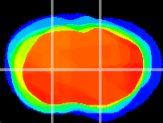

Coronal

Sagittal-R

Sagittal-L

ViBris: CX08133  
Horizontal

CPU medial