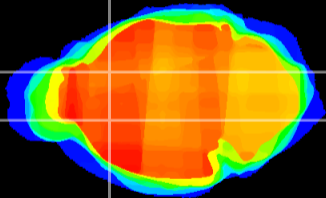

Coronal

Sagittal-R

Sagittal-L

ViBris: CX08133  
Horizontal

CPU medial