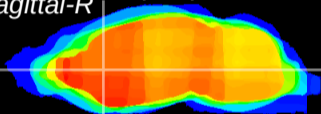

Coronal

Sagittal-R

Sagittal-L

ViBris: CX08133  
Horizontal

CPU medial