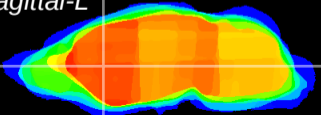

Coronal

Sagittal-R

Sagittal-L

ViBris: CX08133  
Horizontal

CPU medial