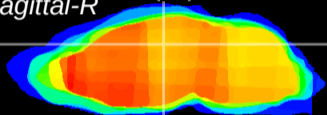

Coronal

Sagittal-R

Sagittal-L

ViBrism: CX08133
Horizontal

DG