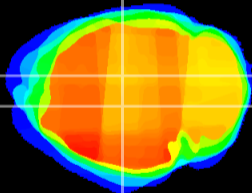

Coronal

Sagittal-R

Sagittal-L

ViBrism: CX08133
Horizontal

DG