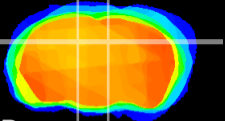

Coronal

Sagittal-R

Sagittal-L

ViBrism: CX08133
Horizontal

DG