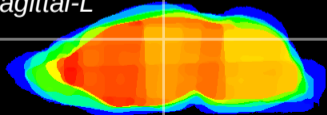

Coronal

Sagittal-R

Sagittal-L

ViBrism: CX08133
Horizontal

DG