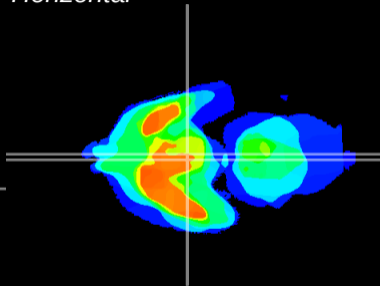

Coronal

Sagittal-R

Sagittal-L

ViBrism: CX08146
Horizontal

Arc