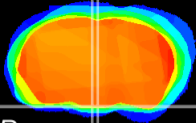

Coronal

Sagittal-R

Sagittal-L

ViBrism: CX08146
Horizontal

Arc