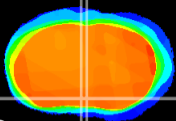

Coronal

Sagittal-R

Sagittal-L

ViBriSM: CX08146
Horizontal

MPA