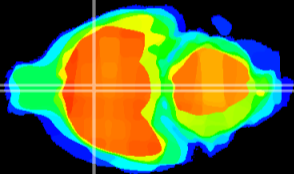

Coronal

Sagittal-R

Sagittal-L

ViBriSM: CX08146
Horizontal

MPA