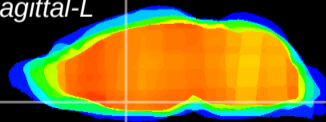

Coronal

Sagittal-R

Sagittal-L

ViBriSM: CX08146
Horizontal

MPA