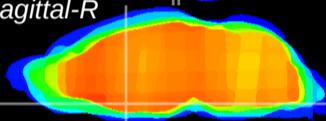

Coronal

Sagittal-R

Sagittal-L

ViBriSM: CX08146
Horizontal

MPA