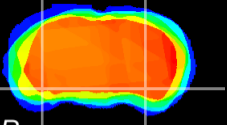

Coronal

Sagittal-R

Sagittal-L

ViBrism: CX08146
Horizontal

ventral S