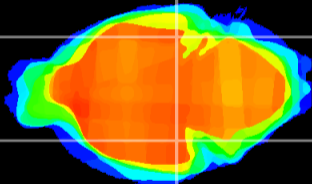

Coronal

Sagittal-R

Sagittal-L

ViBrism: CX08146
Horizontal

ventral S