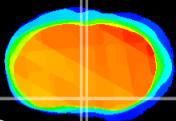

Coronal

Sagittal-R

Sagittal-L

ViBrism: CX08149
Horizontal

MPA