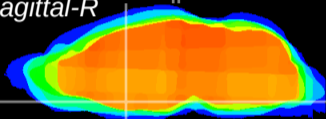

Coronal

Sagittal-R

Sagittal-L

ViBrism: CX08149
Horizontal

MPA