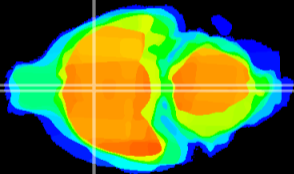

Coronal

Sagittal-R

Sagittal-L

ViBrism: CX08149
Horizontal

MPA