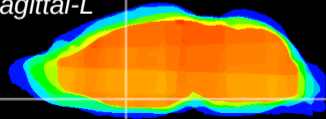

Coronal

Sagittal-R

Sagittal-L

ViBrism: CX08149
Horizontal

MPA