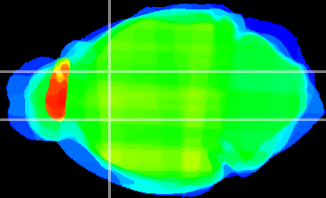

Coronal

Sagittal-R

Sagittal-L

ViBrism: CX08150
Horizontal

CPu medial