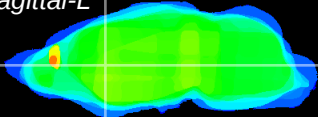

Coronal

Sagittal-R

Sagittal-L

ViBrism: CX08150
Horizontal

CPu medial