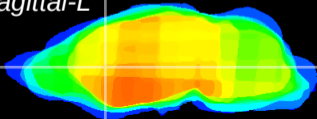

Coronal

Sagittal-R

Sagittal-L

ViBriSM: CX08151
Horizontal

CPU medial