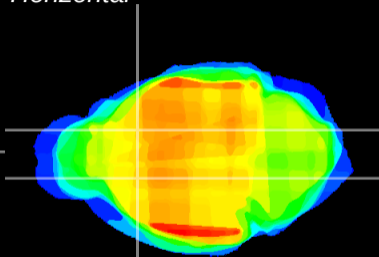

Coronal

Sagittal-R

Sagittal-L

ViBriSM: CX08151
Horizontal

CPU medial