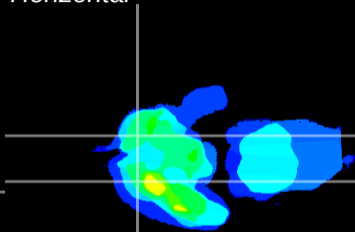

Coronal

Sagittal-R

Sagittal-L

ViBrism: CX08151
Horizontal

Tu