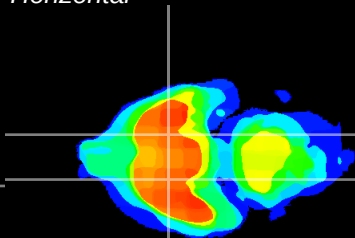

Coronal

Sagittal-R

Sagittal-L

ViBriSm: CX08153
Horizontal

S0