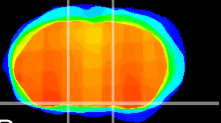

Coronal

Sagittal-R

Sagittal-L

ViBriSm: CX08153
Horizontal

S0