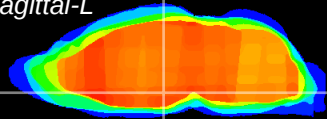

Coronal

Sagittal-R

Sagittal-L

ViBrism: CX08155
Horizontal

DM