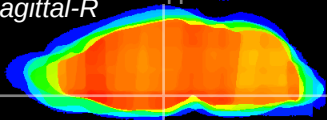

Coronal

Sagittal-R

Sagittal-L

ViBrism: CX08155
Horizontal

DM