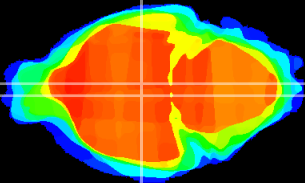

Coronal

Sagittal-R

Sagittal-L

ViBrism: CX08155
Horizontal

DM