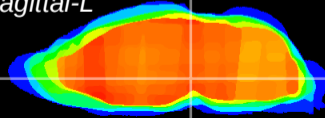

Coronal

Sagittal-R

Sagittal-L

ViBrism: CX08155
Horizontal

VTA