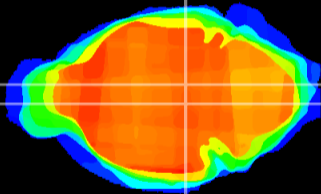

Coronal

Sagittal-R

Sagittal-L

ViBrism: CX08155
Horizontal

VTA