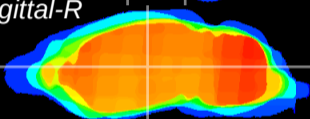

Coronal

Sagittal-R

Sagittal-L

ViBrism: CX08156
Horizontal

VPM/VPL