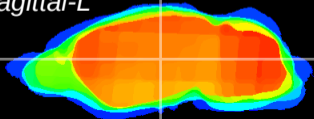

Coronal

Sagittal-R

Sagittal-L

ViBrism: CX08156
Horizontal

VPM/VPL