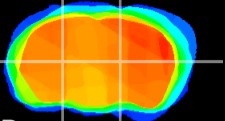

Coronal

Sagittal-R

Sagittal-L

ViBrism: CX08156
Horizontal

VPM/VPL