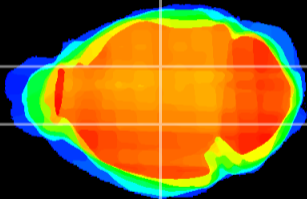

Coronal

Sagittal-R

Sagittal-L

ViBrism: CX08156
Horizontal

VPM/VPL