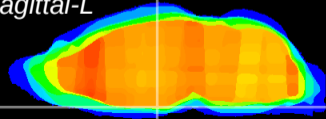

Coronal

Sagittal-R

Sagittal-L

ViBrism: CX08159
Horizontal

Arc