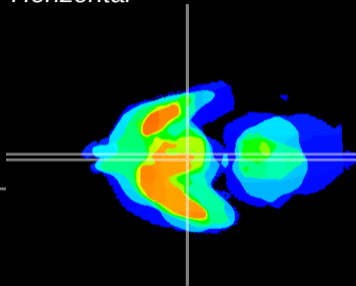

Coronal

Sagittal-R

Sagittal-L

ViBrism: CX08159
Horizontal

Arc