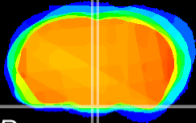

Coronal

Sagittal-R

Sagittal-L

ViBrism: CX08159
Horizontal

Arc