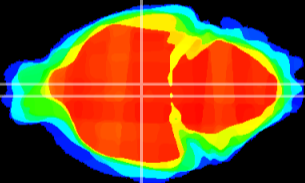

Coronal

Sagittal-R

Sagittal-L

ViBrism: CX08164
Horizontal

DM