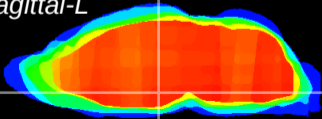

Coronal

Sagittal-R

Sagittal-L

ViBrism: CX08164
Horizontal

DM