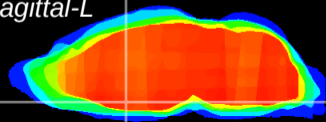

Coronal

Sagittal-R

Sagittal-L

ViBriSM: CX08164  
Horizontal

MPA