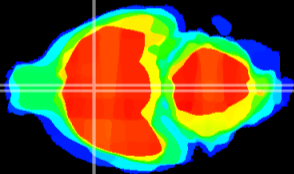

Coronal

Sagittal-R

Sagittal-L

ViBriSM: CX08164  
Horizontal

MPA