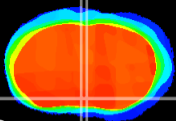

Coronal

Sagittal-R

Sagittal-L

ViBriSM: CX08164  
Horizontal

MPA