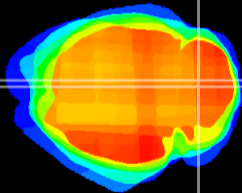

Coronal

Sagittal-R

Sagittal-L

ViBrism: CX08168
Horizontal

Cb vermis