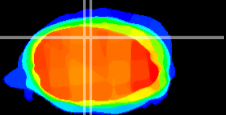

Coronal

Sagittal-R

Sagittal-L

ViBrism: CX08168
Horizontal

Cb vermis