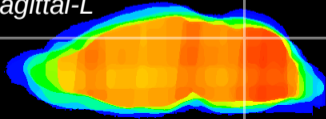

Coronal

Sagittal-R

Sagittal-L

ViBrism: CX08168
Horizontal

Cb vermis