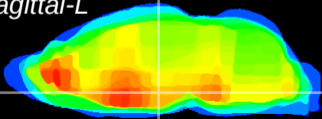

Coronal

Sagittal-R

Sagittal-L

ViBrism: CX08170
Horizontal

DM