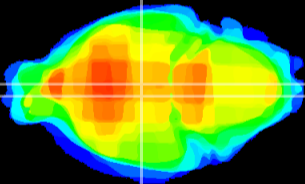

Coronal

Sagittal-R

Sagittal-L

ViBrism: CX08170
Horizontal

DM