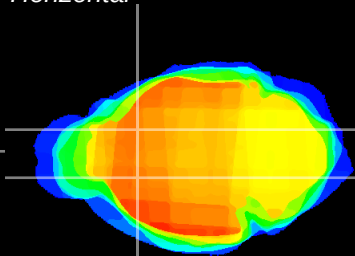

Coronal

Sagittal-R

Sagittal-L

ViBrism: CX08173  
Horizontal

CPU medial